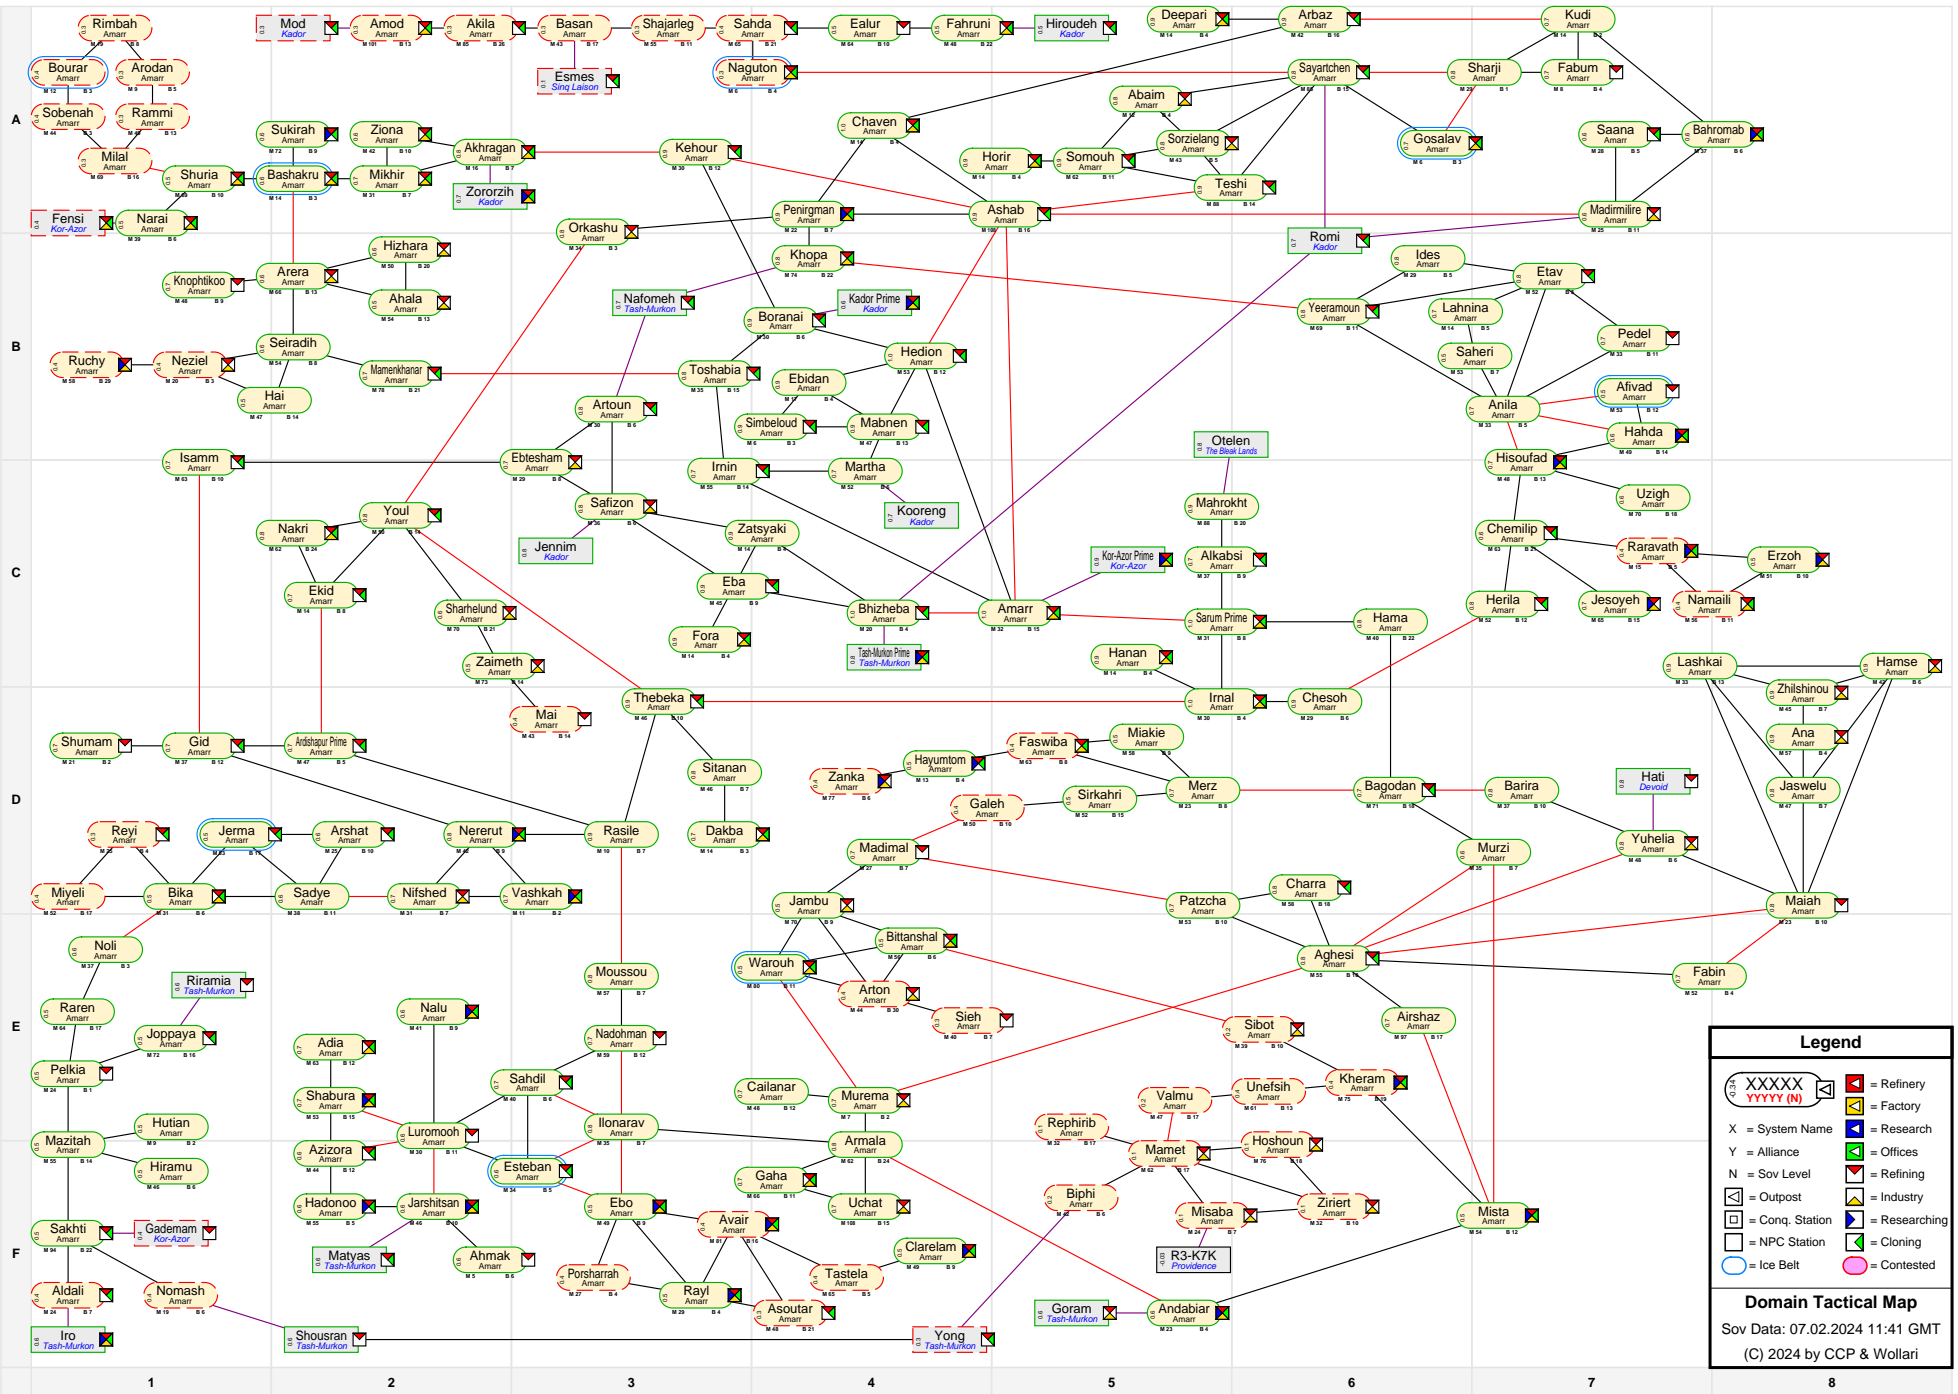

Domain Tactical Map

Legend

- XXXXX YYYYY (N) [Red Square] = Refinery
- [Yellow Square] = Factory
- X = System Name [Blue Square] = Research
- Y = Alliance [Green Square] = Offices
- N = Sov Level [Red Square with N] = Refining
- [Blue Square with O] = Post
- [Blue Square with C] = Conq. Station
- [Blue Square with NPC] = NPC Station
- [Green Square with Cloning] = Cloning
- [Blue Circle] = Ice Belt
- [Pink Circle] = Contested

Domain Tactical Map
 Sov Data: 07.02.2024 11:41 GMT
 (C) 2024 by CCP & Wollari