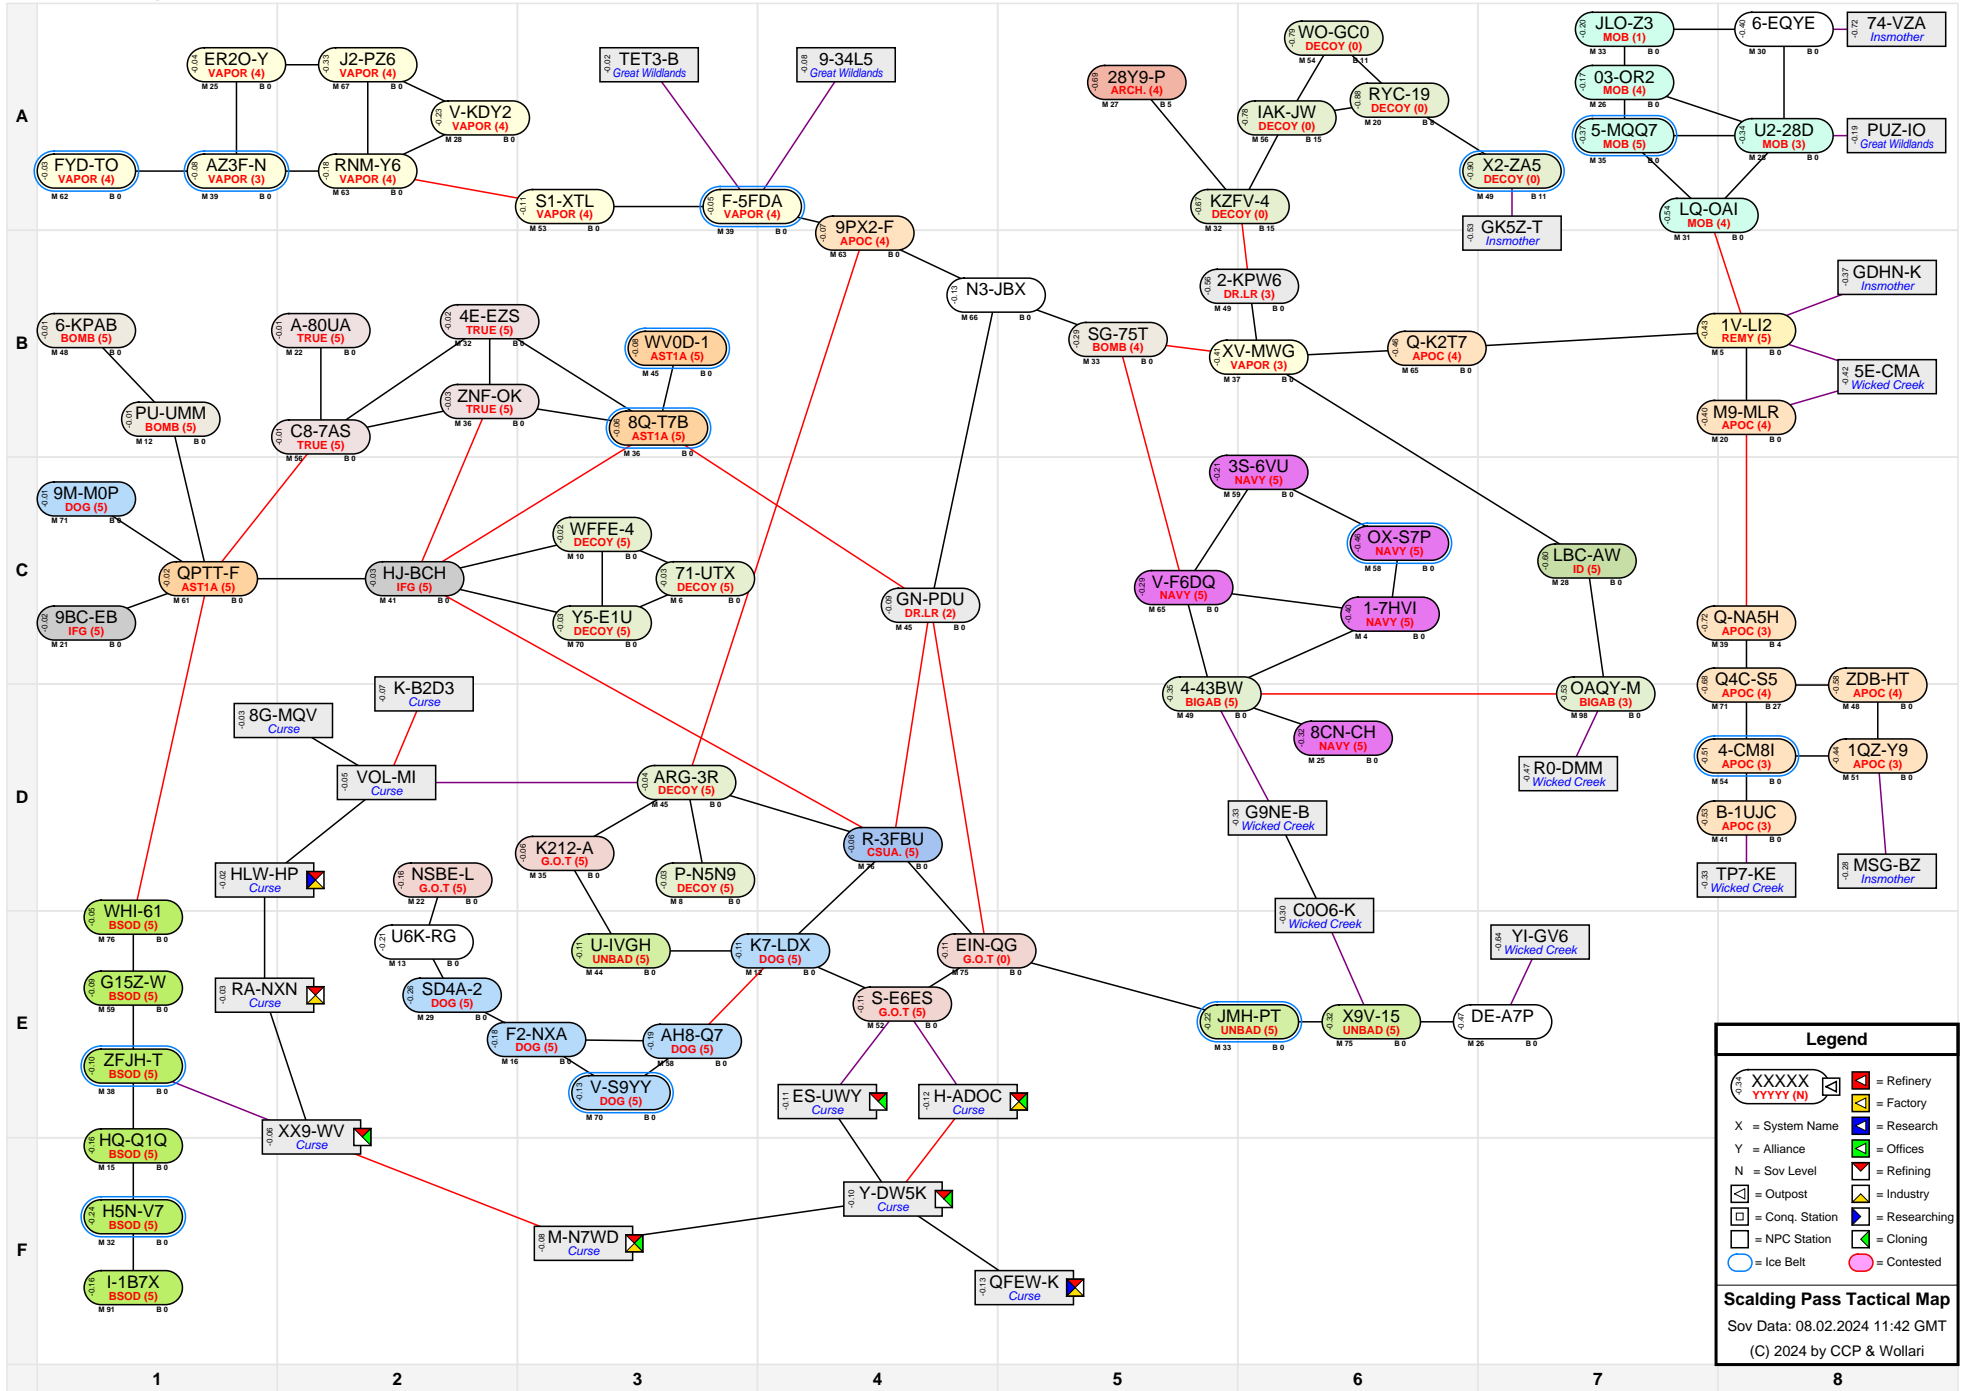

Scalding Pass Tactical Map

Legend

- XXXXX
YYYY (N) [Symbol] = Refinery
- X [Symbol] = Factory
- X [Symbol] = Research
- Y [Symbol] = Offices
- N [Symbol] = Sov Level
- [Symbol] = Refining
- [Symbol] = Industry
- [Symbol] = Conq. Station
- [Symbol] = Researching
- [Symbol] = NPC Station
- [Symbol] = Cloning
- = Ice Belt
- = Contested

Scalding Pass Tactical Map
 Sov Data: 08.02.2024 11:42 GMT
 (C) 2024 by CCP & Wollari