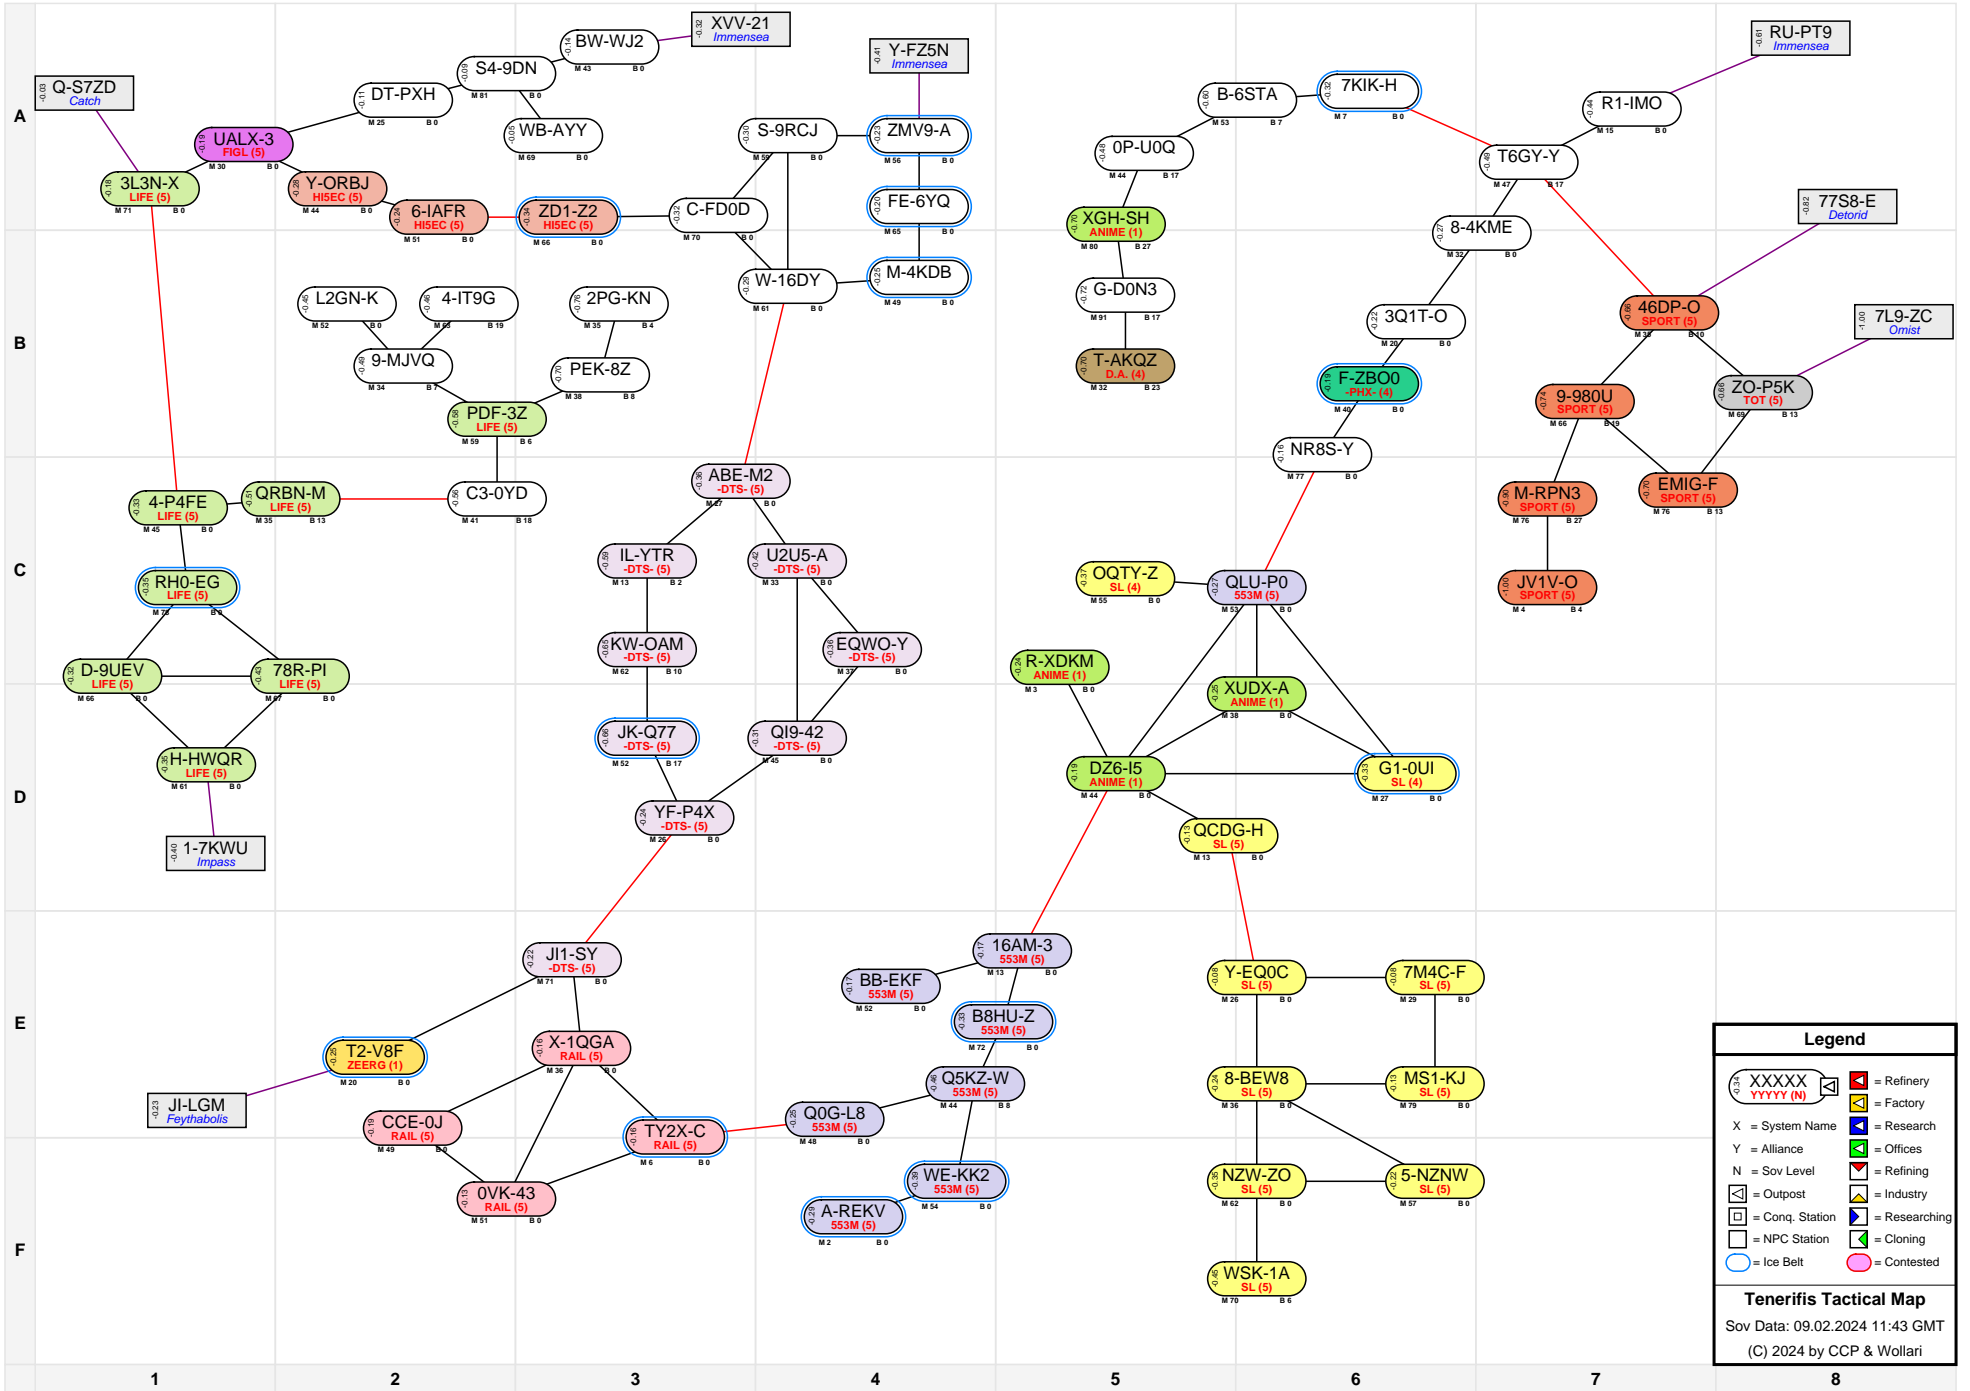

Tenerifis Tactical Map

Legend

- XXXXX (N) = Refinery
- YYYYY (N) = Factory
- X = System Name
- Y = Alliance
- N = Sov Level
- = Outpost
- = Conq. Station
- = NPC Station
- = Ice Belt
- = Contested
- = Research
- = Offices
- = Refining
- = Industry
- = Researching
- = Cloning

Tenerifis Tactical Map
 Sov Data: 09.02.2024 11:43 GMT
 (C) 2024 by CCP & Wollari