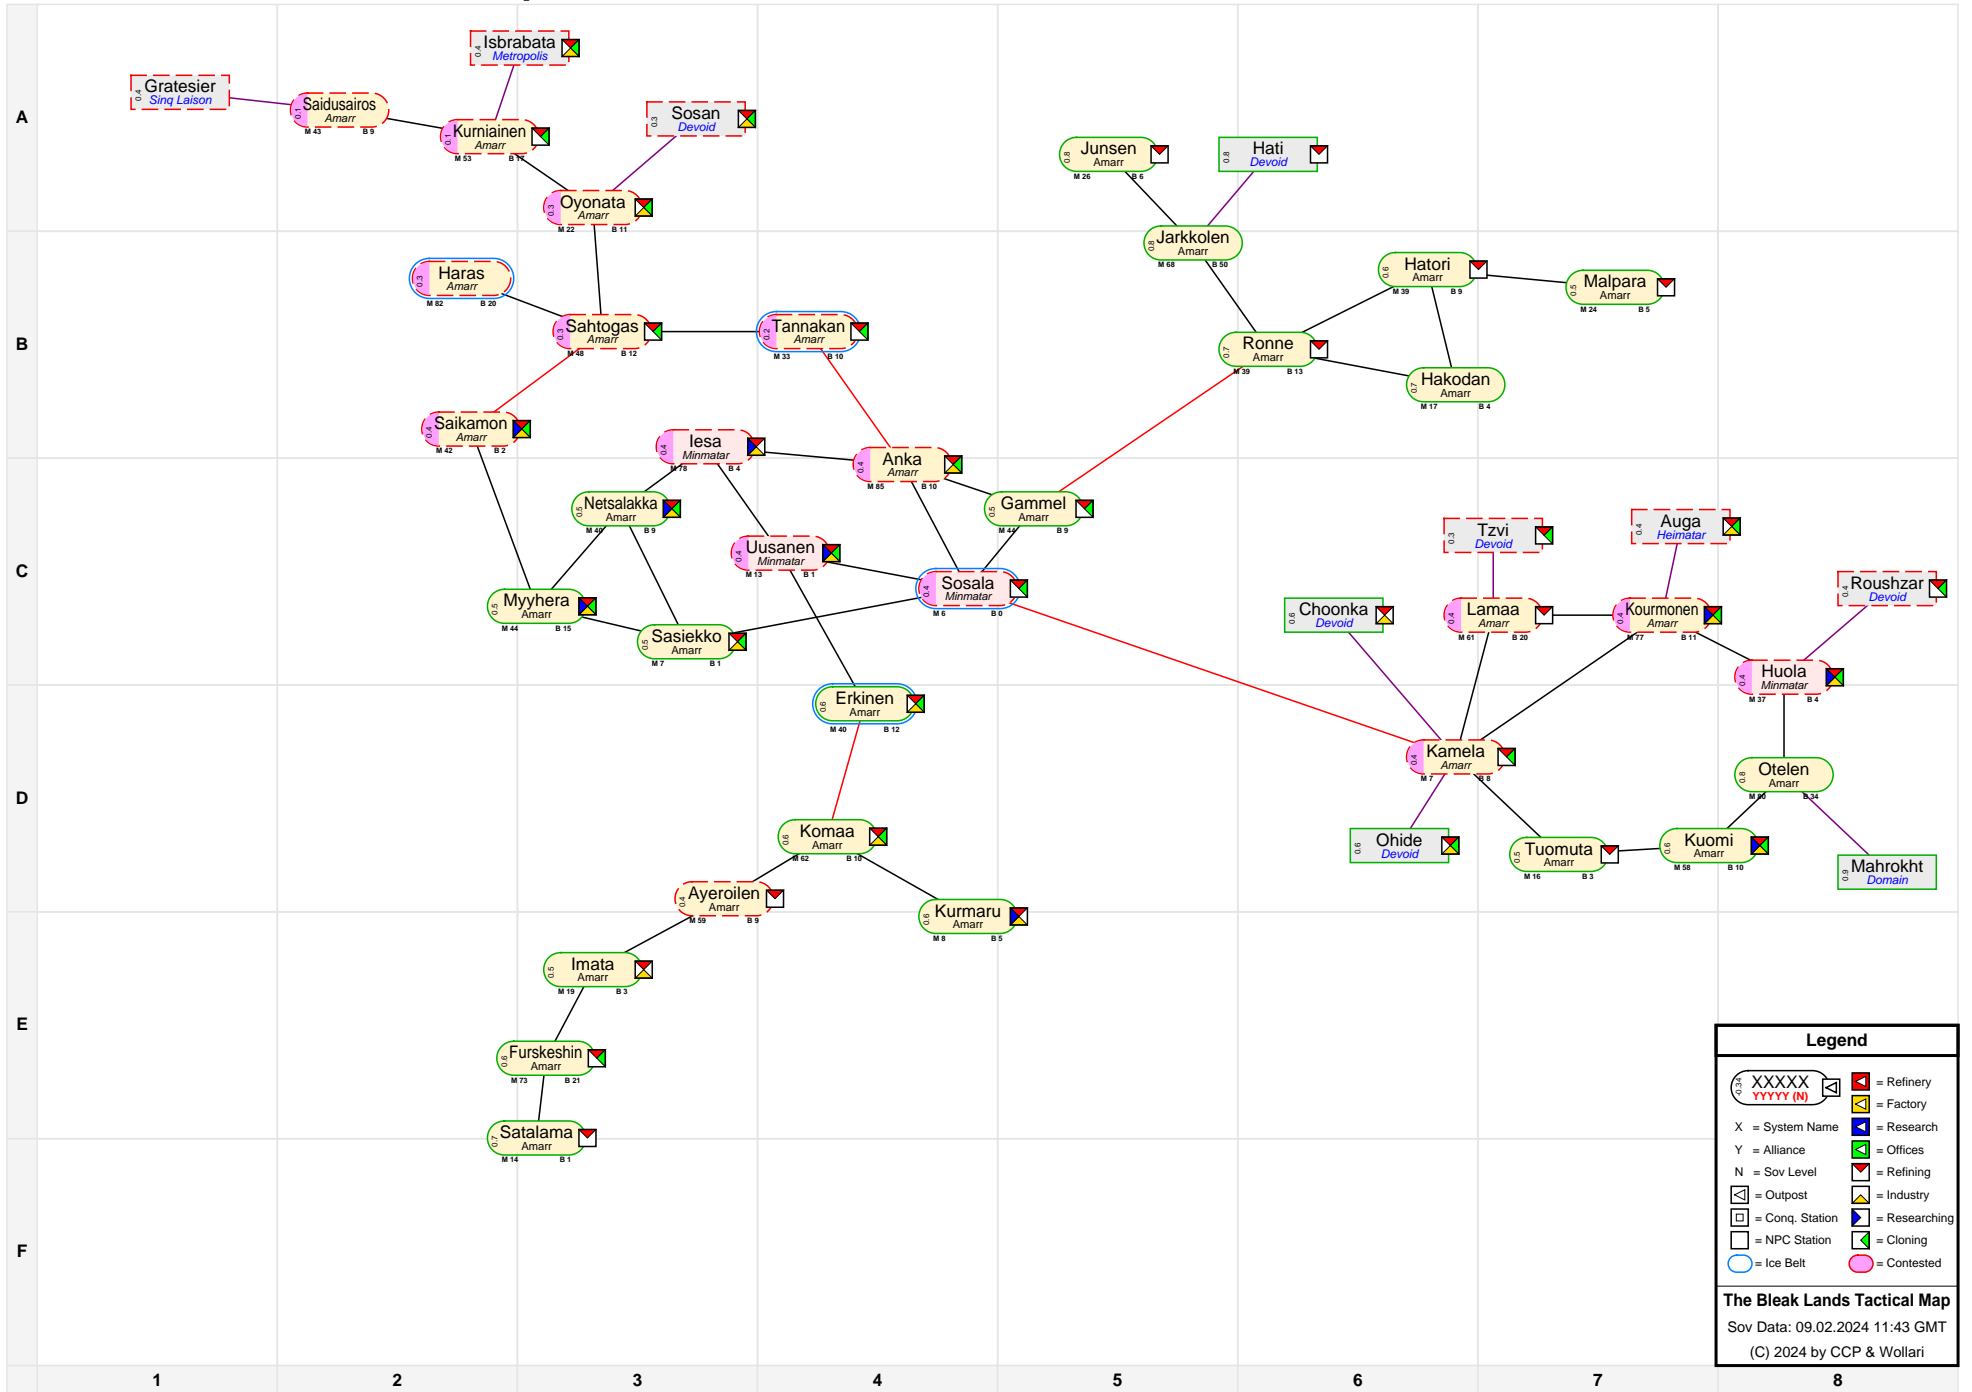

The Bleak Lands Tactical Map

Legend

- XXXXX (M YYY Y (N)) = Refinery
- XXXXX (M YYY Y (N)) = Factory
- X = System Name
- Y = Alliance
- Y = Offices
- N = Sov Level
- Refining
- Outpost
- Conq. Station
- NPC Station
- Ice Belt
- Contested
- Research
- Researching
- Industry
- Cloning

The Bleak Lands Tactical Map
 Sov Data: 09.02.2024 11:43 GMT
 (C) 2024 by CCP & Wollari